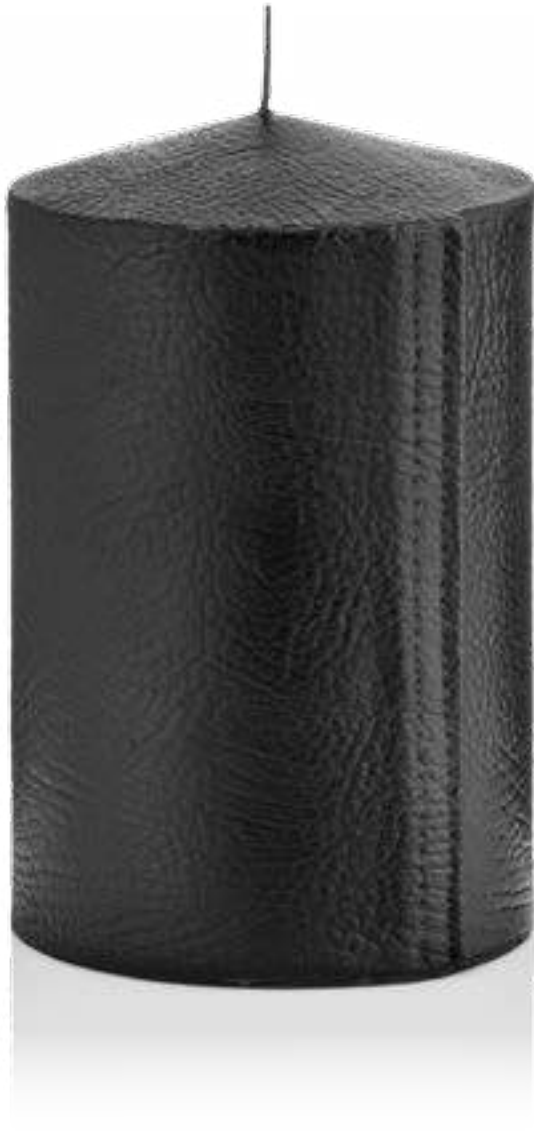

Lederoptik Kerze

Diese Kerzen in exklusiver Lederoptik vermitteln ein besonderes Wohngefühl. Für das Design der Lederkerzen wurde die Oberfläche einer echten Lederhose in aufwendiger Handarbeit nachempfunden. Die Kombination aus höchster Qualität und raffiniertem Design machen diese Kerze zu einem außergewöhnlichen Wohnaccessoire.

These exclusive designed candles convey a special atmosphere. The surface was modeled on a real pair of lederhosen through elaborat handcrafting of the highest quality, making this candle an extraordinary living accessory.

Bezeichnung Name	Artikel-Nr. Item no.	Höhe Height	Durchmesser Diameter
Lederoptik, klein - schwarz • Leather candle, small - black	350909.019	100 mm	100 mm
Lederoptik, groß - schwarz • Leather candle, large - black	350908.019	150 mm	100 mm