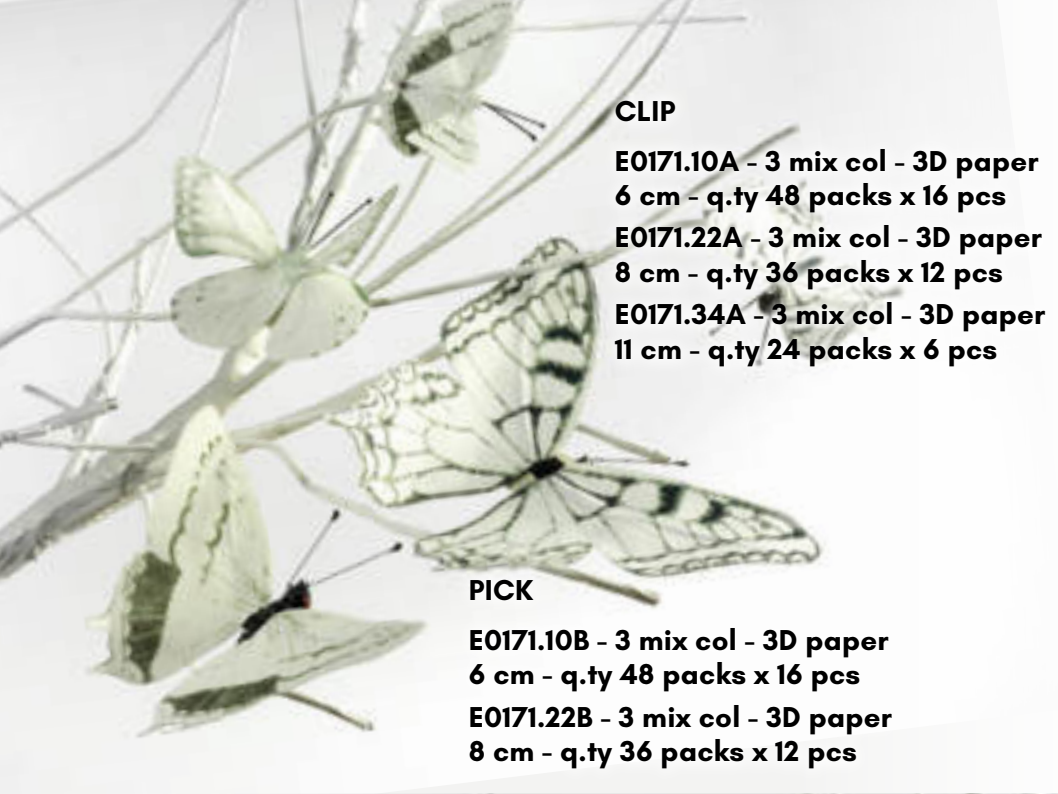

CLIP

**E0171.10A - 3 mix col - 3D paper
6 cm - q.ty 48 packs x 16 pcs**

**E0171.22A - 3 mix col - 3D paper
8 cm - q.ty 36 packs x 12 pcs**

**E0171.34A - 3 mix col - 3D paper
11 cm - q.ty 24 packs x 6 pcs**

PICK

**E0171.10B - 3 mix col - 3D paper
6 cm - q.ty 48 packs x 16 pcs**

**E0171.22B - 3 mix col - 3D paper
8 cm - q.ty 36 packs x 12 pcs**