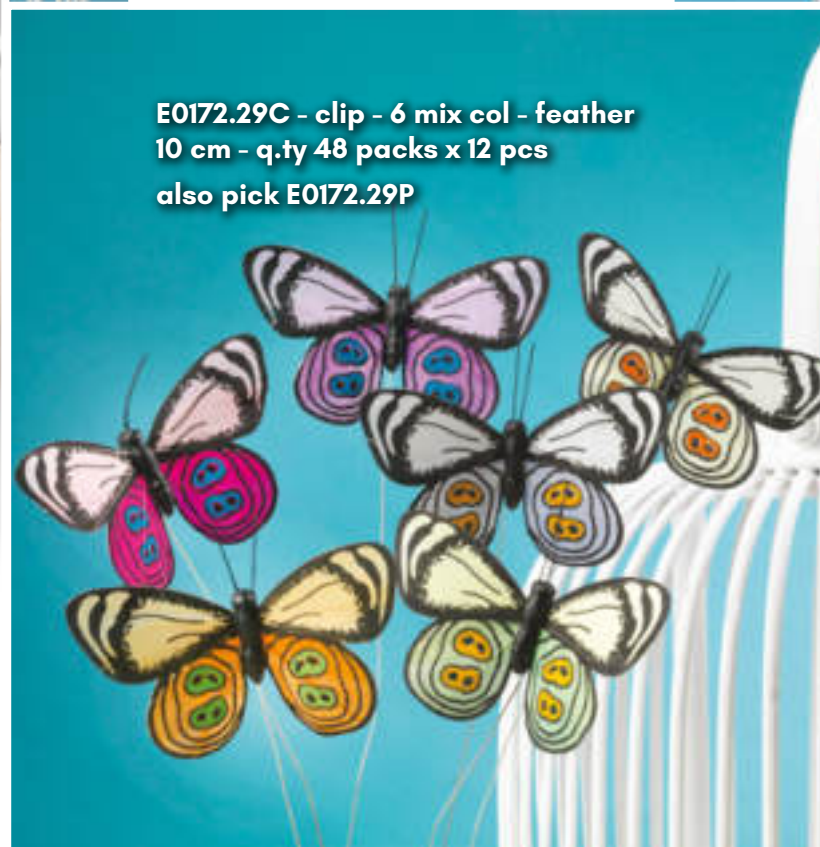

**E0170.101A - clip
3 mix col - feather
5,5 cm - q.ty 48 packs x 12 pcs**

**E0170.51A - clip - 3 mix col - feather
13,5 cm - q.ty 60 packs x 12 pcs
also pick E0170.51B**

**E0172.30C - clip - 6 mix col - feather
7 cm - q.ty 48 packs x 12 pcs
also pick E0172.30P**

**E0172.31C - clip - 6 mix col - feather
8,5 cm - q.ty 48 packs x 12 pcs
also pick E0172.31P**

**E0172.29C - clip - 6 mix col - feather
10 cm - q.ty 48 packs x 12 pcs
also pick E0172.29P**