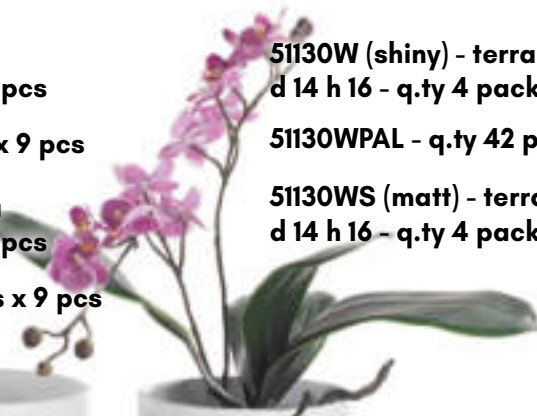

51131W (shiny) - terracotta
d 14 h 16 - q.ty 4 packs x 9 pcs

51131WPAL - q.ty 42 packs x 9 pcs

51131WS (matt) - terracotta
d 14 h 16 - q.ty 4 packs x 9 pcs

51131WSPAL - q.ty 42 packs x 9 pcs

51130W (shiny) - terracotta
d 14 h 16 - q.ty 4 packs x 9 pcs

51130WPAL - q.ty 42 packs x 9 pcs

51130WS (matt) - terracotta
d 14 h 16 - q.ty 4 packs x 9 pcs

51130BS (matt)
terracotta
d 14 h 16
q.ty 4 packs x 9 pcs
51130BSPAL
q.ty 42 packs x 9 pcs