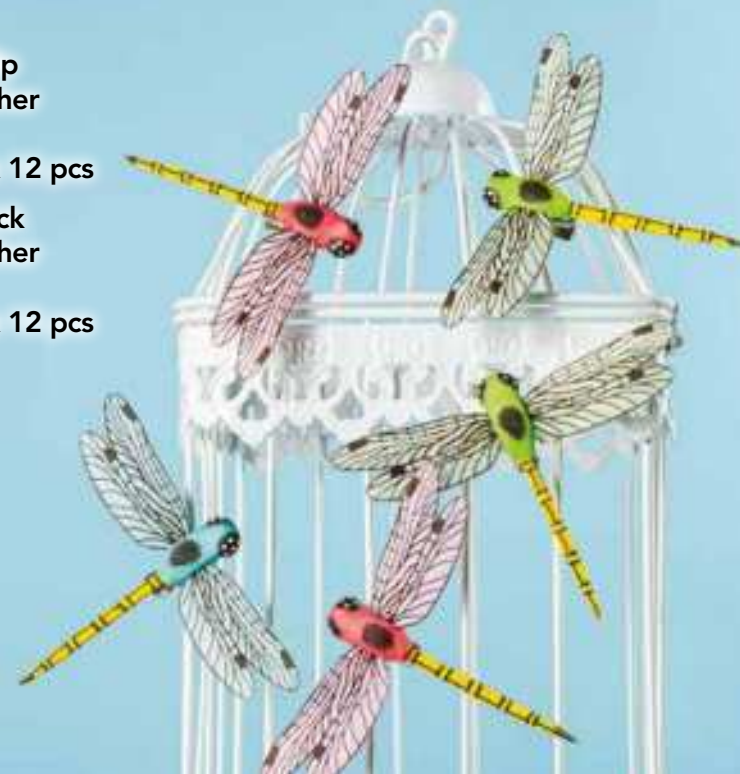

E0172.11A - clip
3 mix col - feather
10 cm
q.ty 48 packs x 12 pcs

E0172.11B - pick
3 mix col - feather
10 cm
q.ty 48 packs x 12 pcs

E0172.18A - clip
6 mix col - feather
17 cm
q.ty 48 packs x 12 pcs