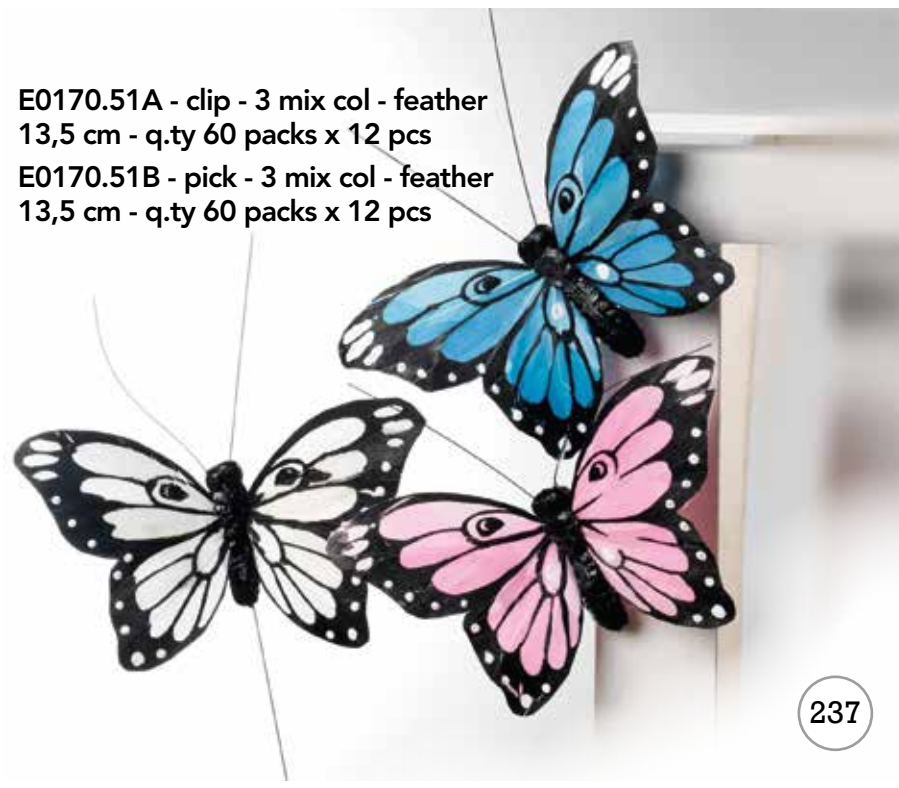

E0172.37C - clip - 6 mix col - feather
12,5 cm - q.ty 48 packs x 12 pcs
E0172.37P - pick - 4 mix col - feather
12,5 cm - q.ty 48 packs x 12 pcs

E0170.51A - clip - 3 mix col - feather
13,5 cm - q.ty 60 packs x 12 pcs
E0170.51B - pick - 3 mix col - feather
13,5 cm - q.ty 60 packs x 12 pcs