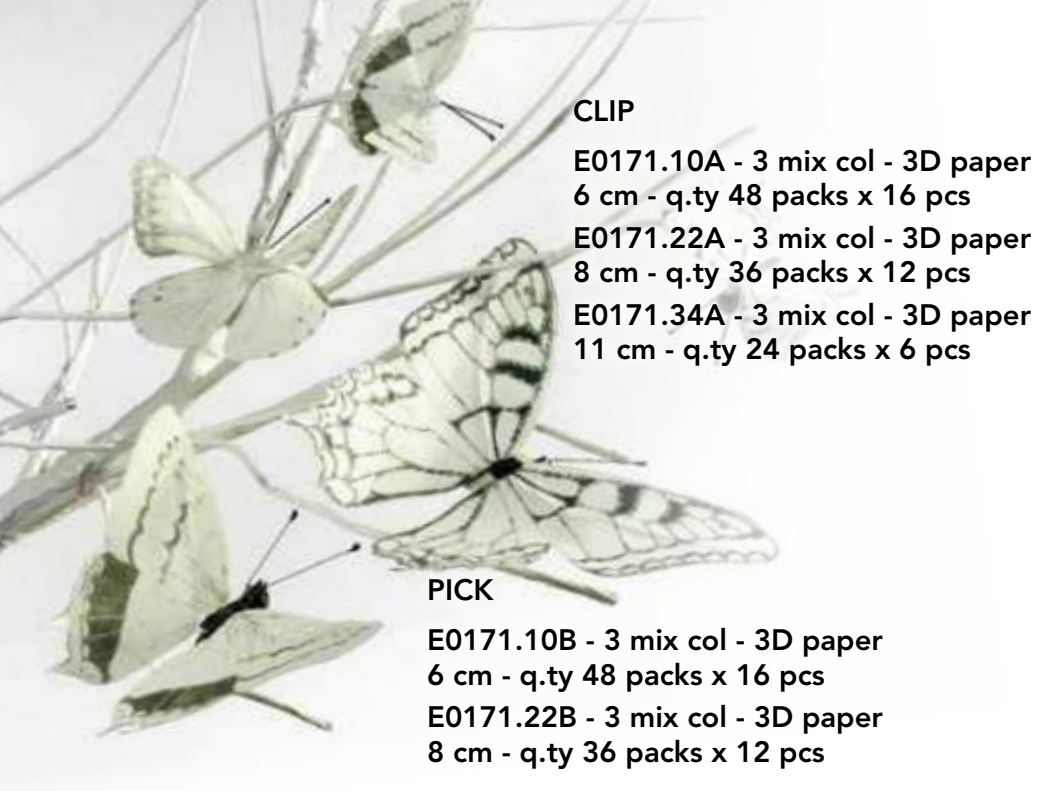

CLIP

- E0171.10A - 3 mix col - 3D paper
  6 cm - q.ty 48 packs x 16 pcs
- E0171.22A - 3 mix col - 3D paper
  8 cm - q.ty 36 packs x 12 pcs
- E0171.34A - 3 mix col - 3D paper
  11 cm - q.ty 24 packs x 6 pcs

PICK

- E0171.10B - 3 mix col - 3D paper
  6 cm - q.ty 48 packs x 16 pcs
- E0171.22B - 3 mix col - 3D paper
  8 cm - q.ty 36 packs x 12 pcs